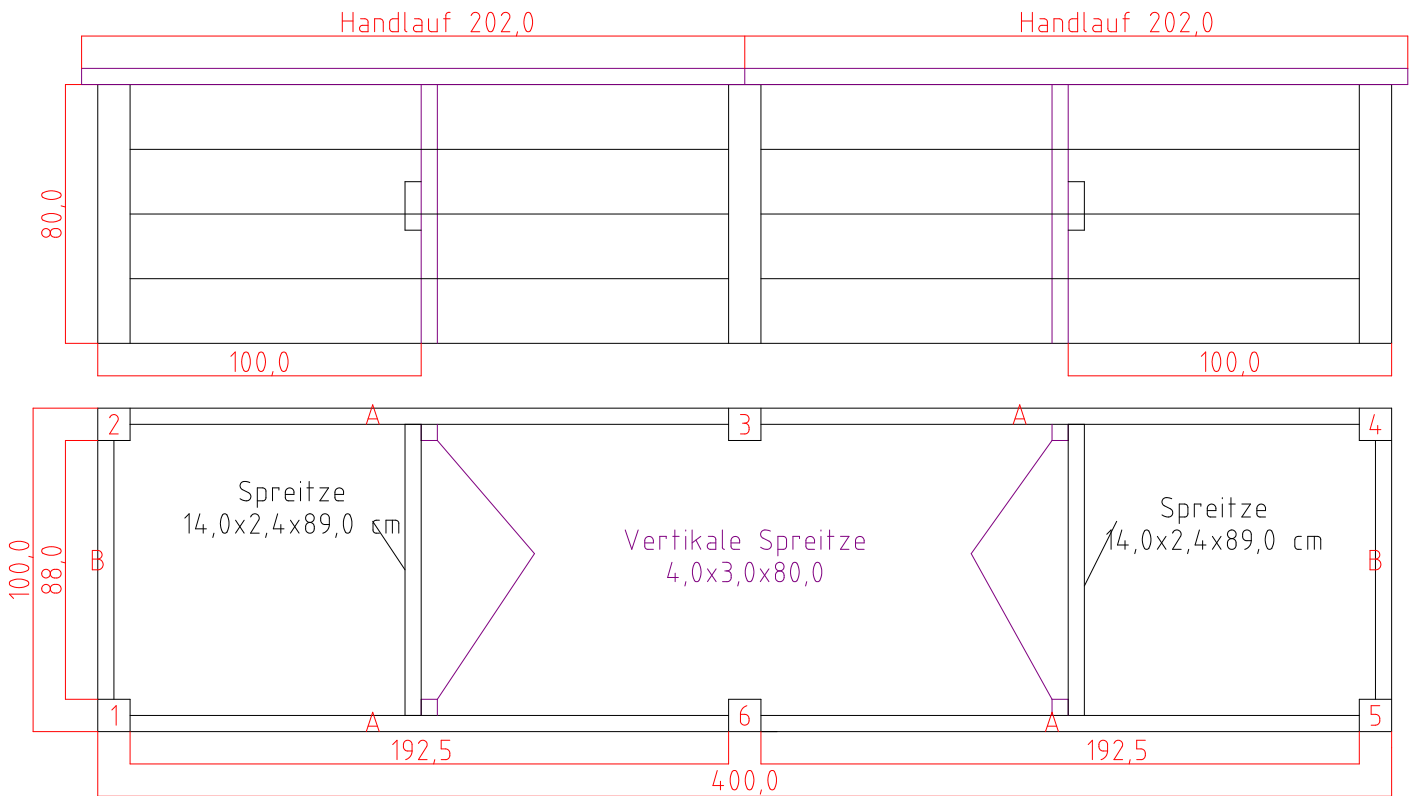

L: 400 cm B: 100 cm H: 80 cm

Wand A
16 Stk 20,0x3,2x192,5 cm

Wand B
8 Stk 20,0x3,2x88,0 cm

Eckkanter
6 Stk 90x90x80,0 cm

Vertikale Latten
4 Stk 4,0x3,0x80,0 cm

Handlauf
4 Stk 14,0x2,4x202,0 cm
2 Stk 14,0x2,4x76,0 cm

Spreitze
2 Stk 14,0x2,4x89,0 cm

Plane
1 Stk 100x1000 cm

Gitter
2 Stk 100x205 cm

Schrauben
132 Stk 5,0x60 mm